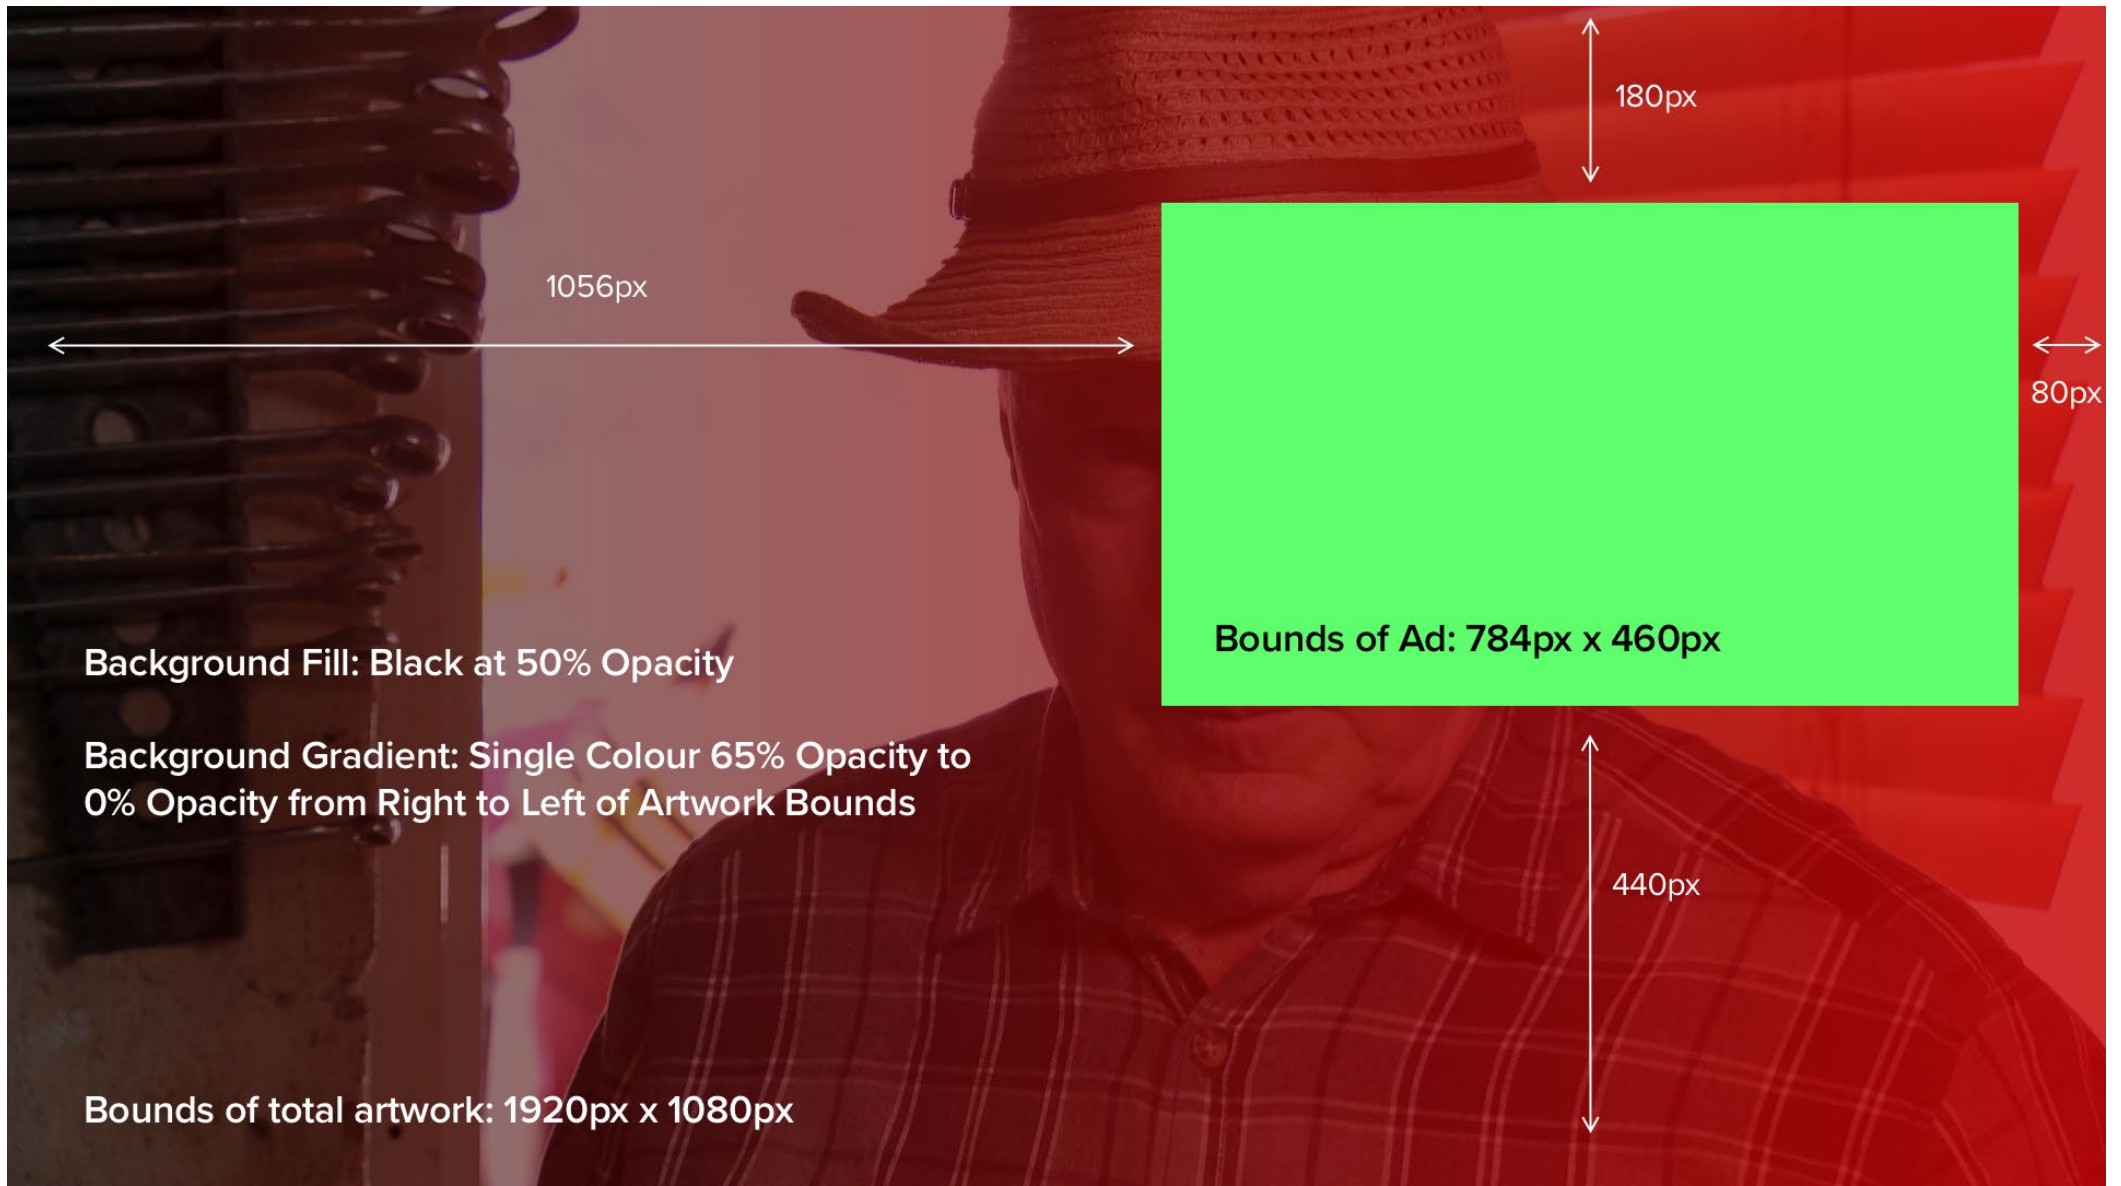

Freeze Frame Ad Guidelines

Guidelines for Telstra TV

Guidelines for Samsung, Apple TV, PS4 and LG TVs

What is a freeze frame artwork?

A non-disruptive, non-intrusive user-initiated ad experience that appears when a viewer presses pause when watching content.

Working with our Template

The template includes two groups of layers

- 1) Safety Areas & Sample TV UI
- 2) Your client ad artwork with gradient background and fill

1) Safety Areas & Sample TV UI group indicates: artwork boundaries, TV UI overlays (for both live and VOD) that can help you see how buttons and text will overlay on your artwork. Video stills have also been provided to see how your ad will sit over content. Art Safe Area: This is the prescribed area to place your client artwork. Keep all assets (branding, text & imagery) within the prescribed safe zone.

2) While your ad branding is restricted to the 526px x 310px safe zone, the artwork background will fill the 1280px x 720px screen. Your artwork has the option to have a single colour gradient; this colour should integrate smoothly with your ad as well as the TV UI.