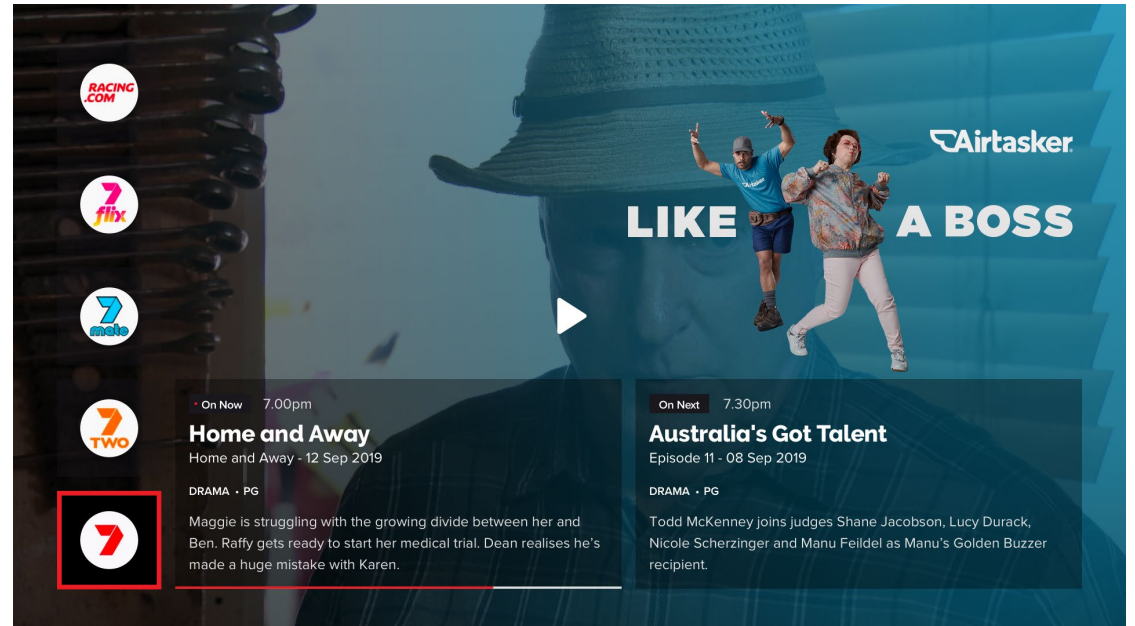

What is a freeze frame artwork?

A non-disruptive, non-intrusive user-initiated ad experience that appears when a viewer presses pause when watching content.

Working with our Template

The template includes two groups of layers

1) Safety Areas & Sample TV UI
2) Your client ad artwork with gradient background and fill

1) Safety Areas & Sample TV UI group indicates: artwork boundaries, TV UI overlays (for both live and VOD) that can help you see how buttons and text will overlay on your artwork. Video stills have also been provided to see how your ad will sit over content. Art Safe Area: This is the prescribed area to place your client artwork. Keep all assets (branding, text & imagery) within the prescribed safe zone.

2) While your ad branding is restricted to the 526px x 310px safe zone, the artwork background will fill the 1280px x 720px screen. Your artwork has the option to have a single colour gradient; this colour should integrate smoothly with your ad as well as the TV UI.

Please note: Before exporting your ad it is your responsibility to test how it looks with the TV UI overlays and video still backgrounds.