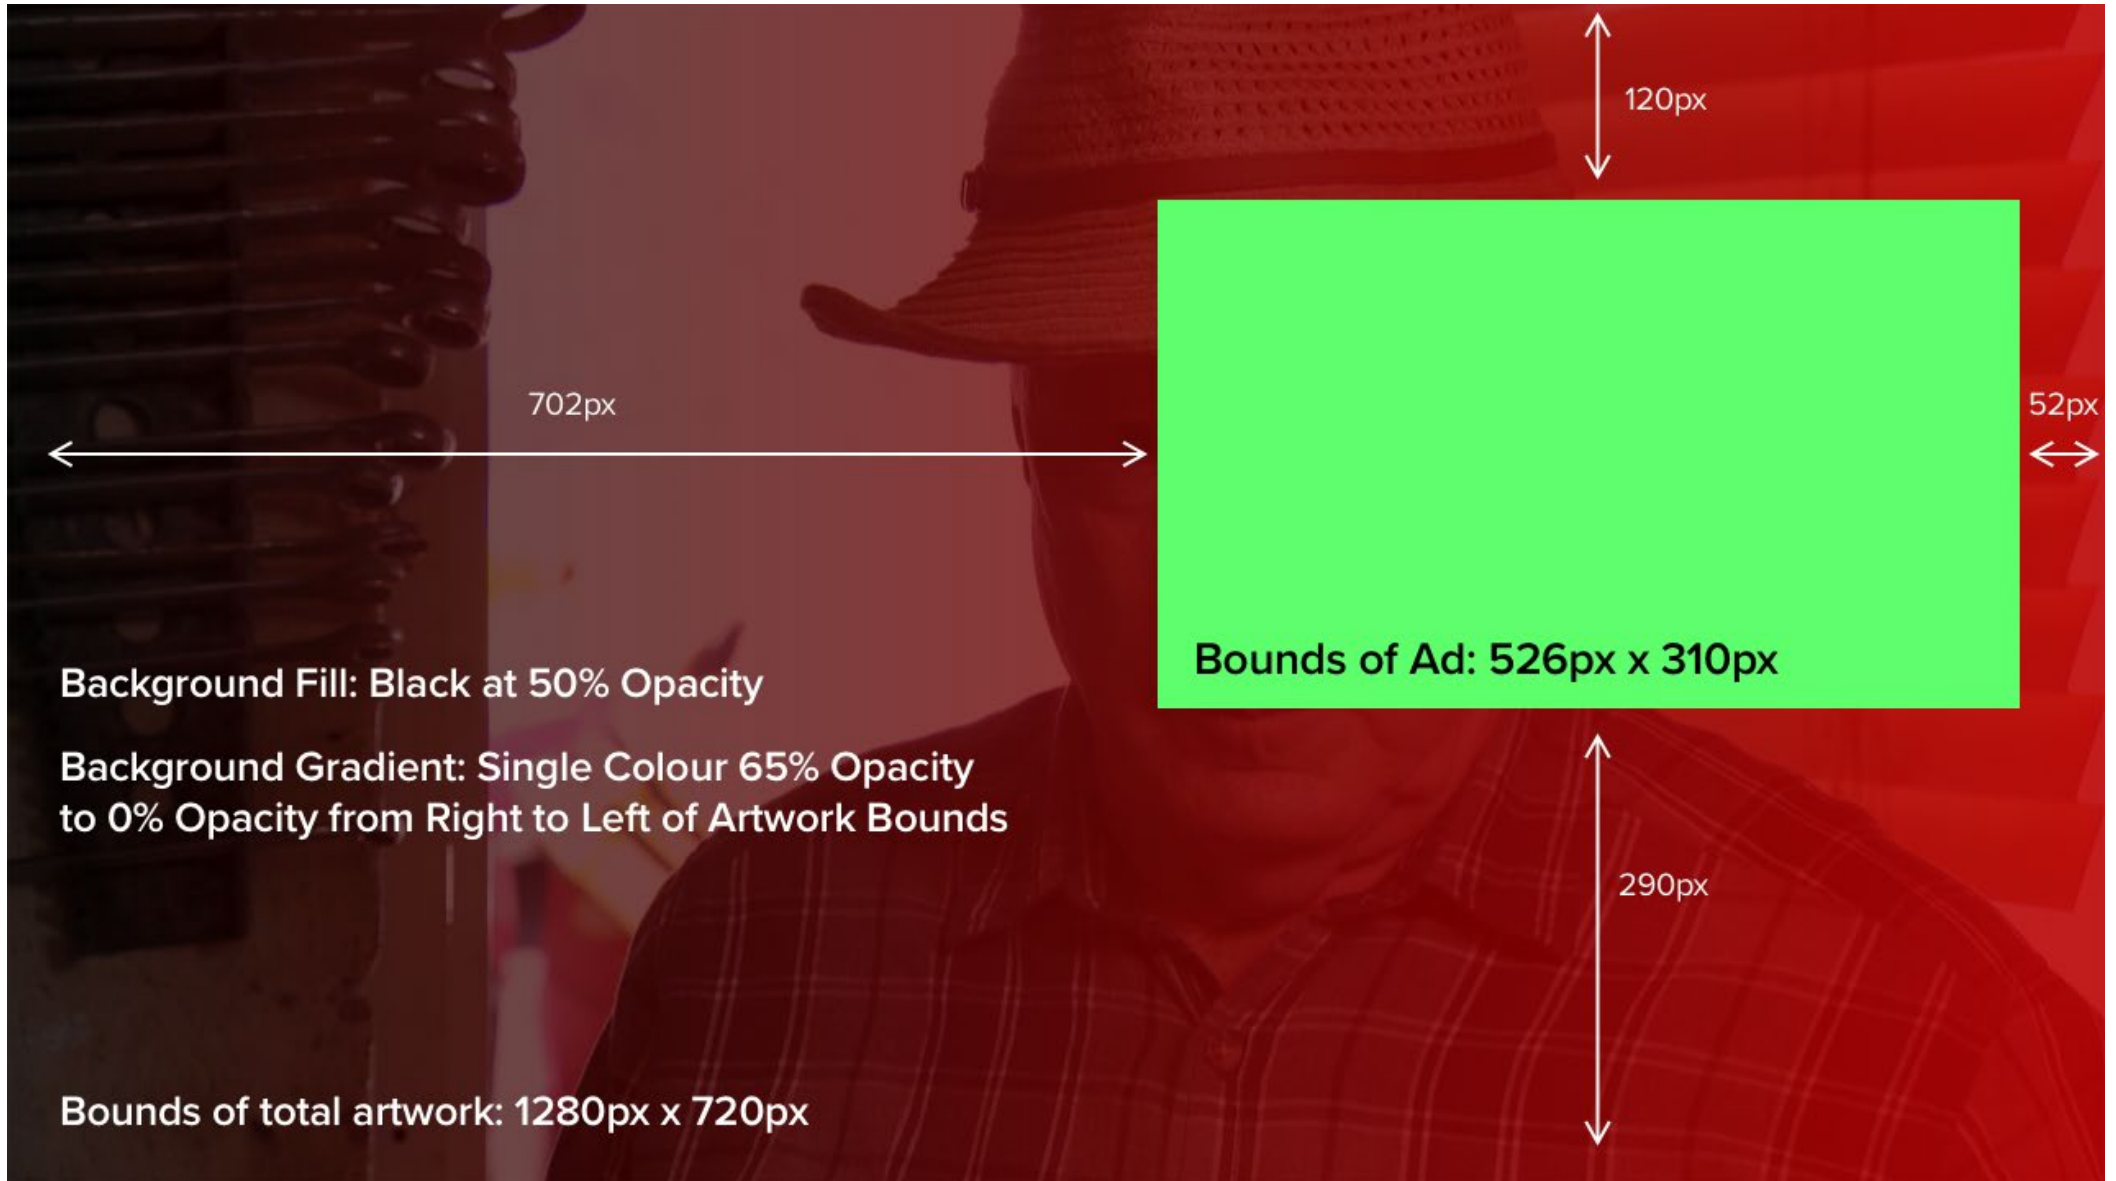

Freeze Frame Ad Guidelines

Guidelines for Telstra TV

Guidelines for Samsung, Apple TV, PS4 and LG TVs

What is a freeze frame artwork?

A non-disruptive, non-intrusive user-initiated ad experience that appears when a viewer presses pause when watching content.

Working with our Template

The template includes two groups of layers

- 1) Safety Areas & Sample TV UI
- 2) Your client ad artwork with gradient background and fill

1) Safety Areas & Sample TV UI group indicates: artwork boundaries, TV UI overlays (for both live and VOD) that can help you see how buttons and text will overlay on your artwork. Video stills have also been provided to see how your ad will sit over content. Art Safe Area: This is the prescribed area to place your client artwork. Keep all assets (branding, text & imagery) within the prescribed safe zone.

2) While your ad branding is restricted to the 526px x 310px safe zone, the artwork background will fill the 1280px x 720px screen. Your artwork has the option to have a single colour gradient; this colour should integrate smoothly with your ad as well as the TV UI.