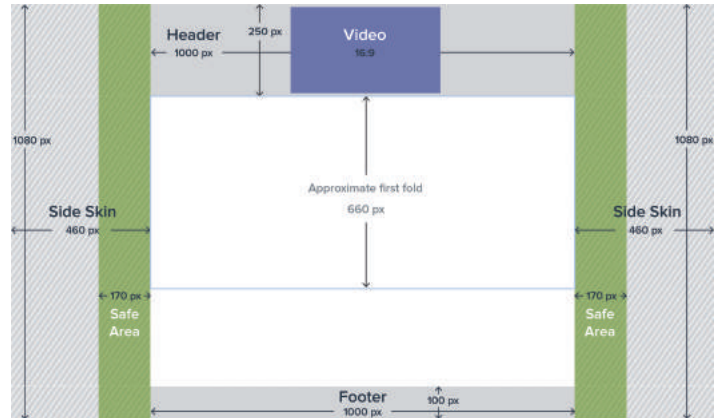

Backstage Video

Format: TruSkin
Platform: Desktop

Dimensions (Width x Height):
Header: 1000px X 250px
Footer: 1000px X 100px
Side Skin Right: 460px X 1080px
Side Skin Left: 460px X 1080px

ASSETS REQUIRED

Background

Video: 16:9 aspect ratio

Header

Logo: 242px X 62px
Video: 537px X 381px (16:9 aspect ratio)

Side Skin Right

Image: 205px X 331px

Side Skin Left

Image: 203px X 327px

Footer

Logo: 276px X 57px

NOTE

- You can only add text, button, image and hotspot.
- You can replace an element with an asset of the same file type.
- Preview the creative to experience the interactivity.
- Animate option is enabled only for button, text and image.
- We don't recommend applying an Animation effect to a pre-animated element.
- A pre-animated element cannot be scaled, moved or subjected to any other property changes.

BEST PRACTICE

Choose the right file format for images - JPG, PNG, GIF

Encode the video file in the H.264 codec

Keep image size to maximum 500 KB

2X

Always design twice the size for retina displays

Use web-safe WOFF font format