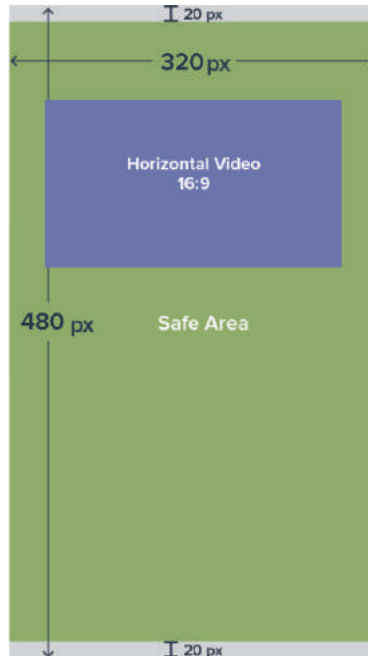

ScrollIX Video

Format: ScrollIX
Platform: Mobile

Dimensions (Width x Height):
Container: 320px X 480px

ASSETS REQUIRED

Logo: 77px X 30px

Video: 16:9 aspect ratio

Image: 350px X 366px

Background Image: 320px X 568px

Make sure the font size for key messaging is not less than 14px