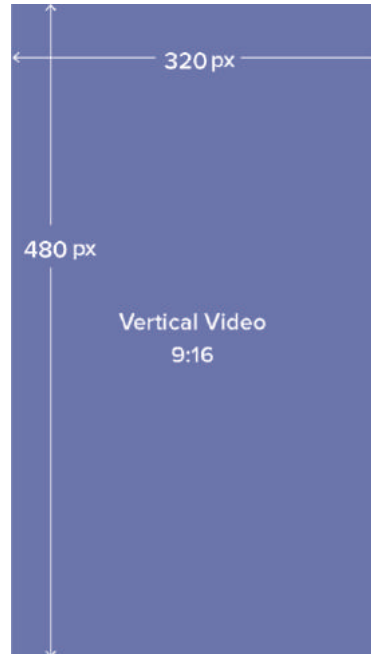

## ASSETS REQUIRED

Logo: 67px X 27px

Background Video: 16:9 aspect ratio

# Lead Gen Vertical Video

Format: ScrollIX  
Platform: Mobile

Dimensions (Width x Height):  
Container: 320px X 480px

## ASSETS REQUIRED

Logo: 95px X 35px

Background Video: 16:9 aspect ratio