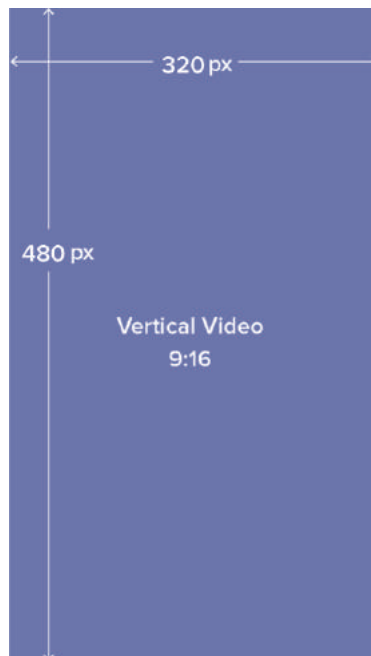

# Awareness Vertical Video

Format: ScrollIX  
Platform: Mobile

Dimensions (Width x Height):  
Container: 320px X 480px

## ASSETS REQUIRED

Logo: 67px X 27px

Background Video: 16:9 aspect ratio

# Lead Gen Vertical Video

Format: ScrollIX  
Platform: Mobile

Dimensions (Width x Height):  
Container: 320px X 480px

## ASSETS REQUIRED

Logo: 95px X 35px

Background Video: 16:9 aspect ratio