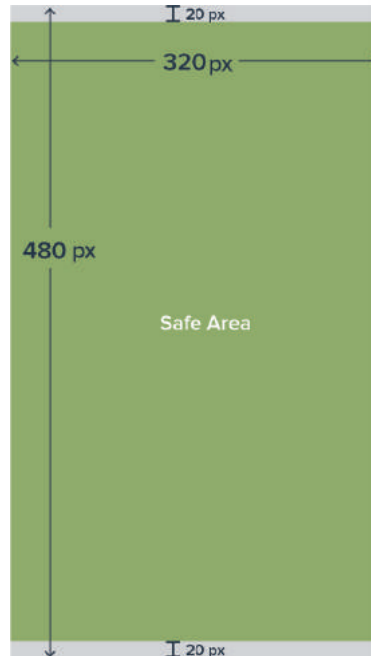

ScrollX Wipey

Format: ScrollX
Platform: Mobile

Dimensions (Width x Height):
Container: 320px X 480px

ASSETS REQUIRED

Logo: 112px X 33px

Wipey Image: 320px X 480px

Reveal Image: 320px X 480px

NOTE